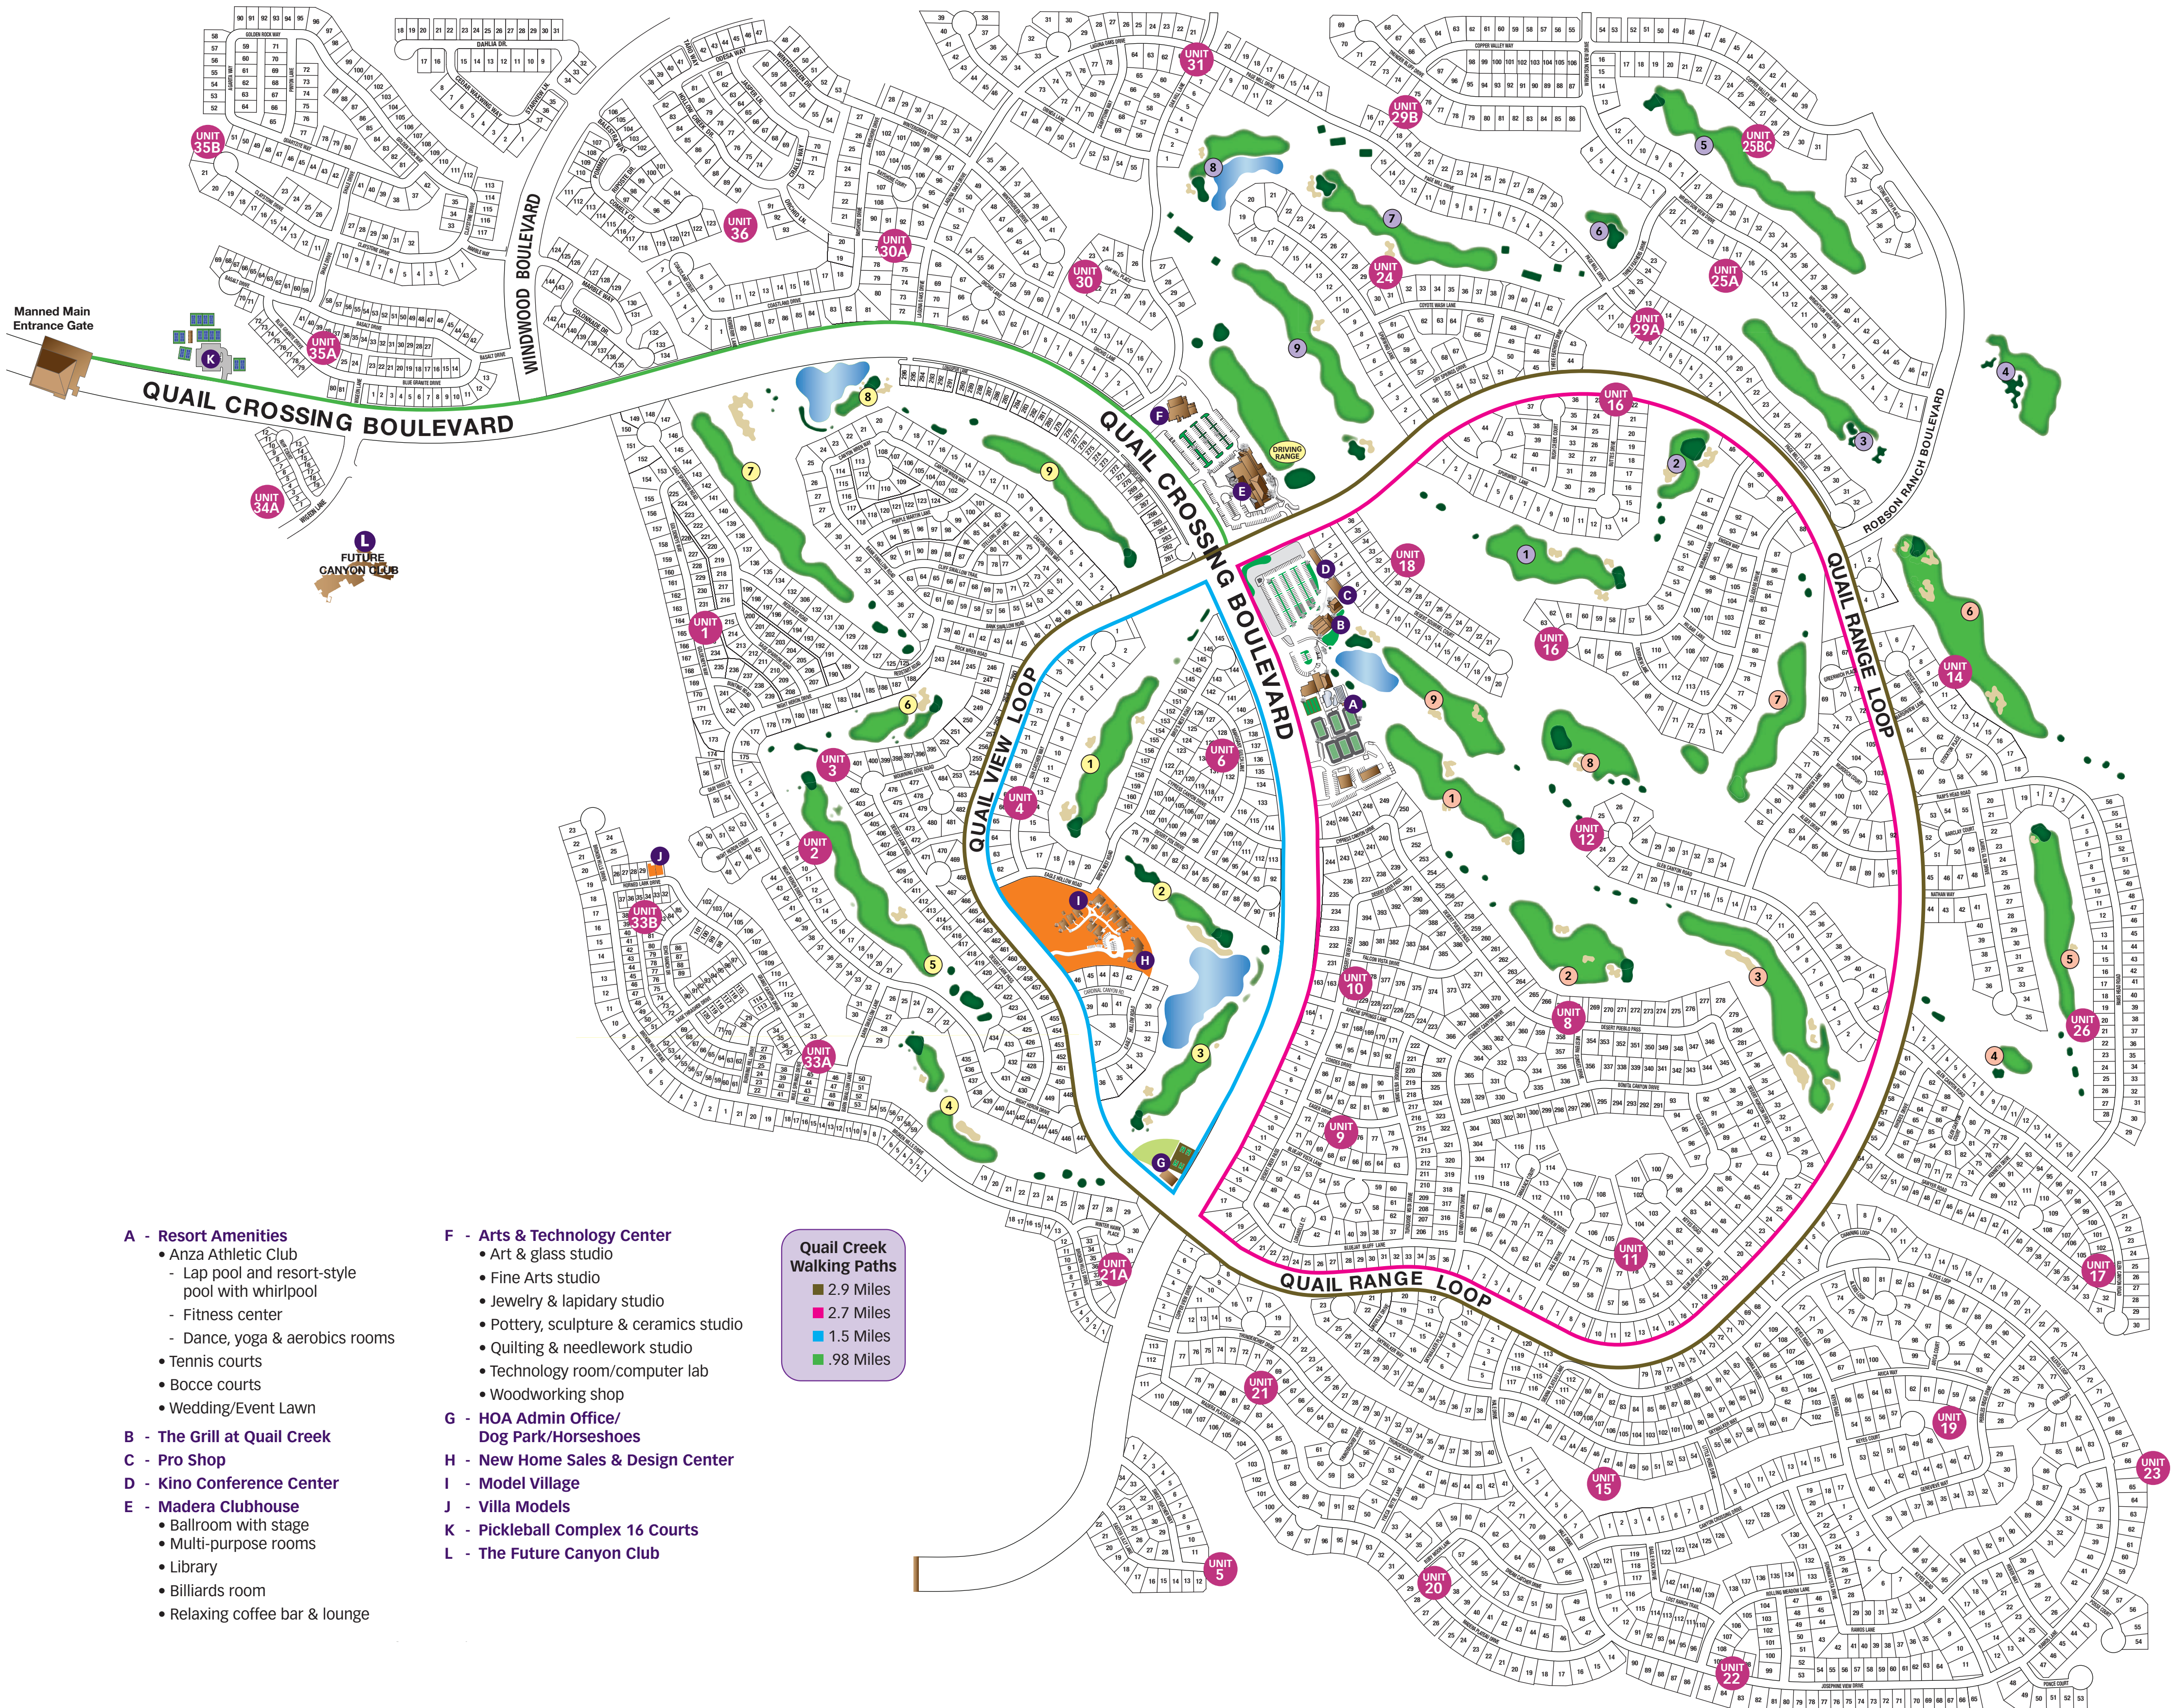

Quail Creek®

A ROBSON RESORT
COMMUNITY™

- A - Resort Amenities**
 - Anza Athletic Club
 - Lap pool and resort-style pool with whirlpool
 - Fitness center
 - Dance, yoga & aerobics rooms
 - Tennis courts
 - Bocce courts
 - Wedding/Event Lawn
- B - The Grill at Quail Creek**
- C - Pro Shop**
- D - Kino Conference Center**
- E - Madera Clubhouse**
 - Ballroom with stage
 - Multi-purpose rooms
 - Library
 - Billiards room
 - Relaxing coffee bar & lounge
- F - Arts & Technology Center**
 - Art & glass studio
 - Fine Arts studio
 - Jewelry & lapidary studio
 - Pottery, sculpture & ceramics studio
 - Quilting & needlework studio
 - Technology room/computer lab
 - Woodworking shop
- G - HOA Admin Office/
Dog Park/Horseshoes**
- H - New Home Sales & Design Center**
- I - Model Village**
- J - Villa Models**
- K - Pickleball Complex 16 Courts**
- L - The Future Canyon Club**

**Quail Creek
Walking Paths**

- 2.9 Miles
- 2.7 Miles
- 1.5 Miles
- .98 Miles